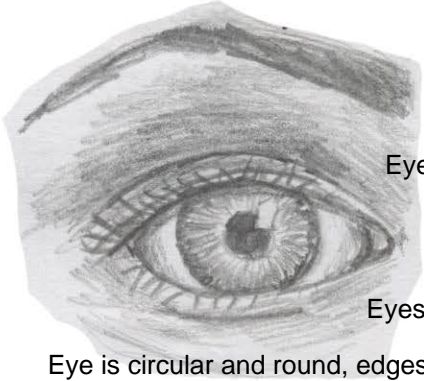

# Drawing Features

Pay attention to arc of brow

Eyelid makes a small shadow across ball

Pupil is black, iris is lighter

Eyes are watery, include reflection

Eye is circular and round, edges won't be seen

Ears are shaped like a shell with a wide and narrow part

Top sticks out from the skull

Gets darker as progresses inward

Shadow here

Highlight on bridge and ball

Nostrils pointed down

Small "v" shape

Pay attention to shadows, lips flatten out

The center line is the most important